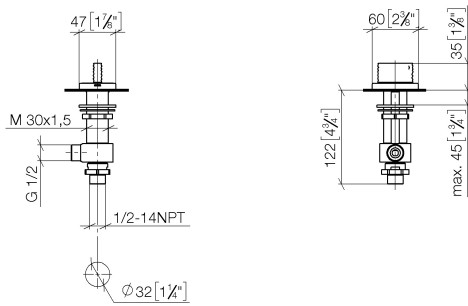

Bathtub - CL.1

Deck valve clockwise-closing cold - polished chrome

Article number: 20 005 705-00

- WAVE structure
- 1-1/4" hole diameter
- Flange 2-3/8" x 1-7/8"

**Codes & Standards**

- NSF/ANSI 372
- ASME A112.18.1/CSA B125.1
- NSF/ANSI/CAN 61
- ADA

- Fittings group in compliance with DIN 4109: 1
- (ADA)

polished chrome

Discontinued items available to order until 31.12.9999

**Bathtub - CL.1**

Deck valve clockwise-closing cold - polished chrome

Article number: 20 005 705-00

**Dimensional drawing**

mm [inches]

All dimensions in mm / inch = mm x 0,0394

**Flow rate chart**

## Bathtub - CL.1

Deck valve clockwise-closing cold - polished chrome

Article number: 20 005 705-00