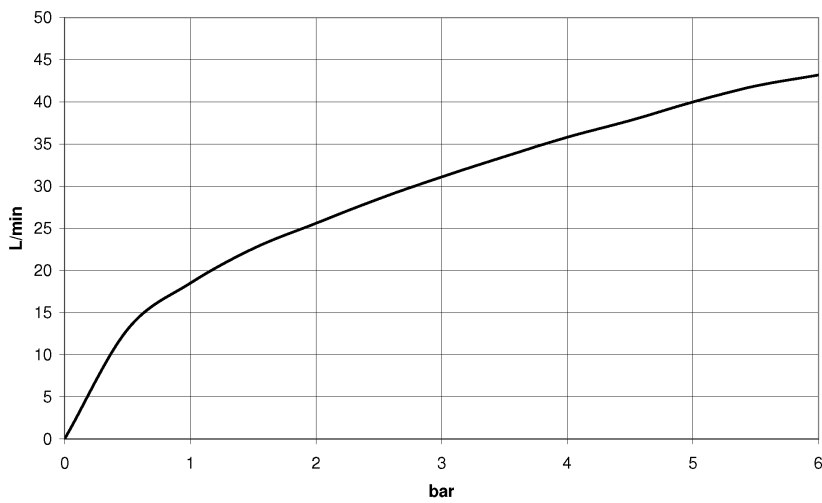

Bathtub - CL.1

Deck valve clockwise-closing cold - polished chrome

Article number: 20 005 705-00

- WAVE structure
- 1-1/4" hole diameter
- Flange 2-3/8" x 1-7/8"

**Codes & Standards**

- NSF/ANSI 372
- ASME A112.18.1/CSA B125.1
- NSF/ANSI/CAN 61
- ADA

- Fittings group in compliance with DIN 4109: 1
- (ADA)

polished chrome

Discontinued items available to order until 31.12.9999

**Bathtub - CL.1**

Deck valve clockwise-closing cold - polished chrome

Article number: 20 005 705-00

**Dimensional drawing**

mm [inches]

All dimensions in mm / inch = mm x 0,0394

**Flow rate chart**